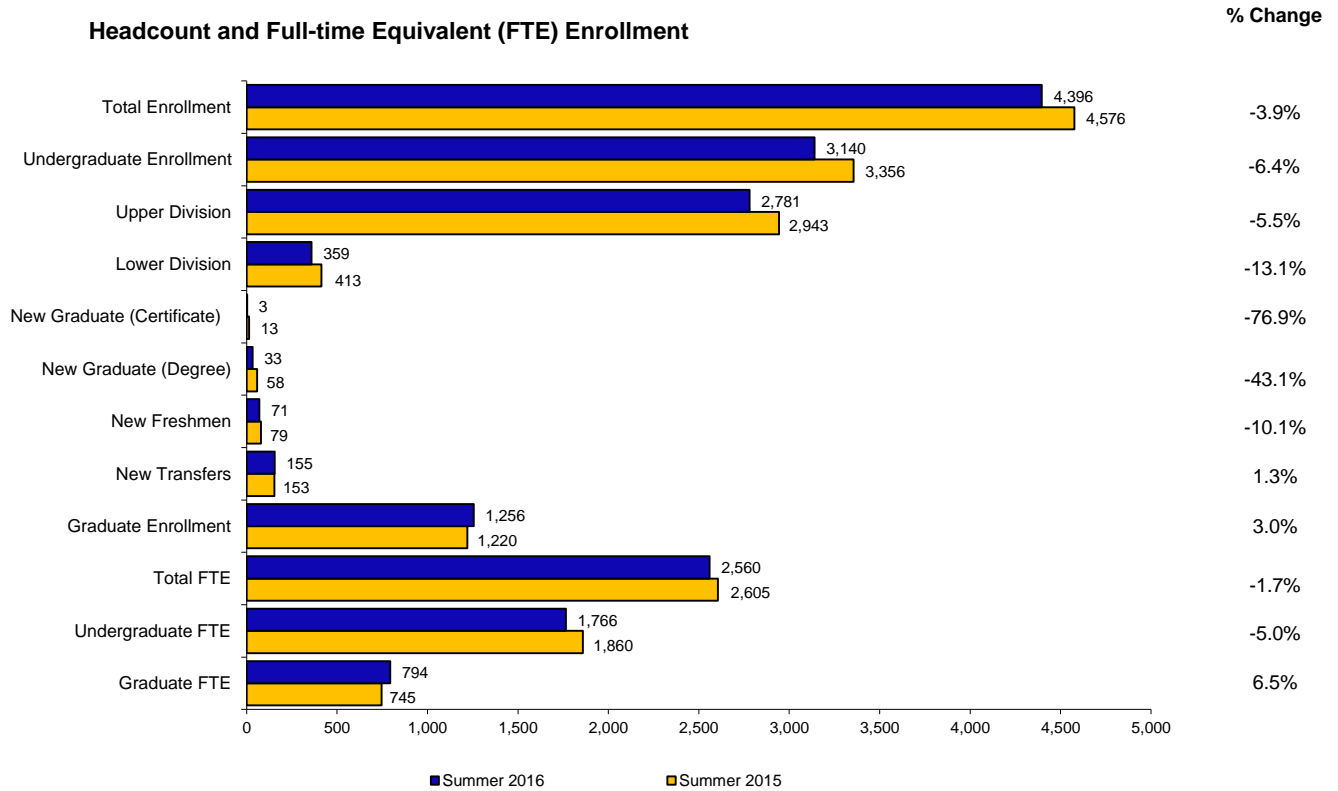

Enrollment Fact Sheet

Summer 2016

-2.2%

-5.0%

-4.2%

-12.3%

6.5%

-1.6%

-3.9%

-0.5%

-36.0%